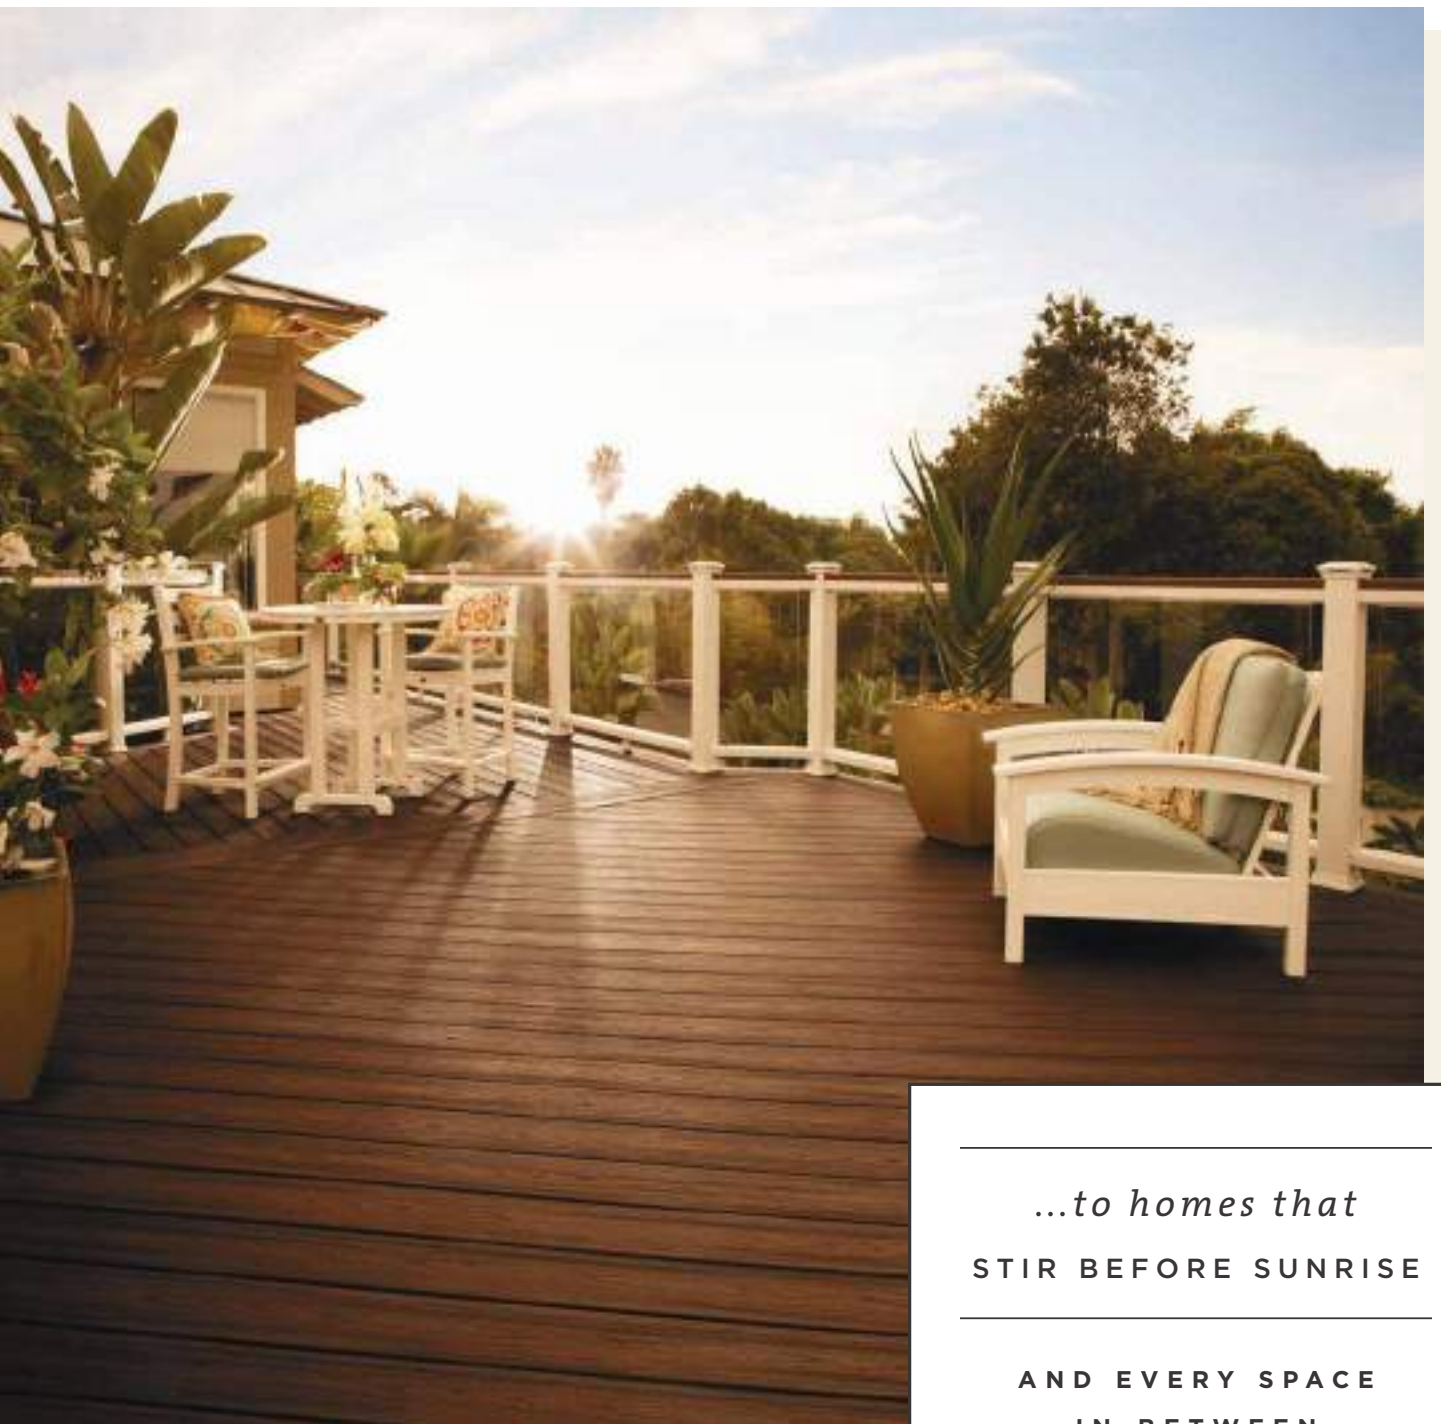

...to homes that
STIR BEFORE SUNRISE

**AND EVERY SPACE
IN-BETWEEN**

—
decking: Transcend in Lava Rock
railing: Transcend in Classic White with Lava Rock
cocktail rail and glass panels
also featuring: Trex Outdoor Furniture